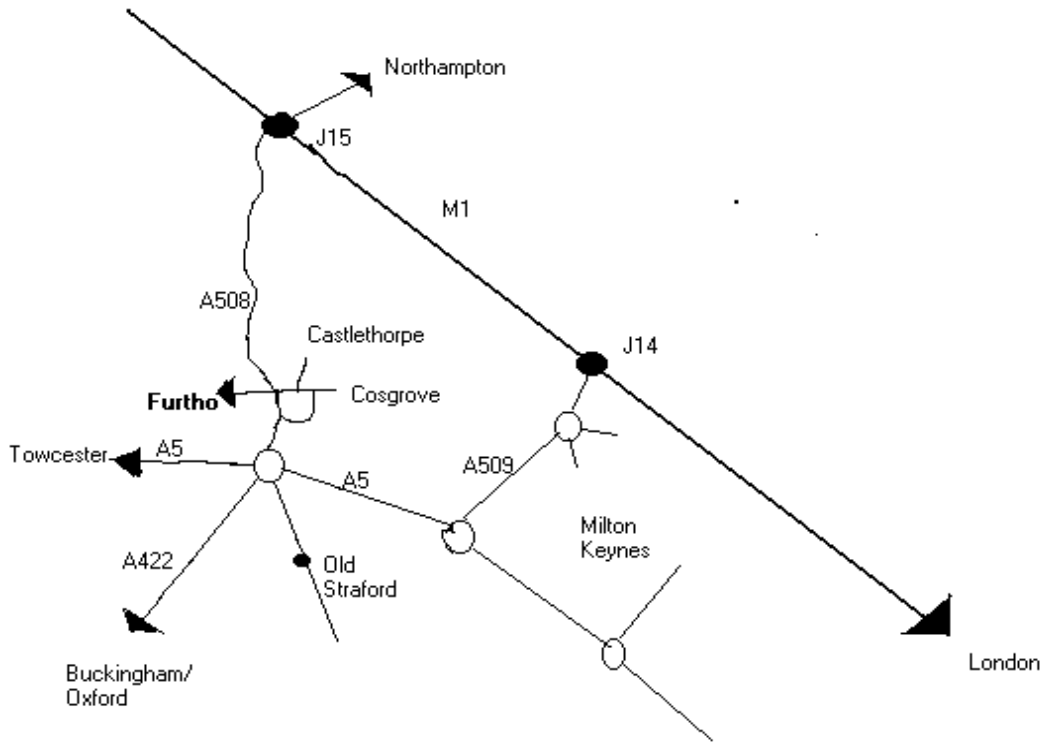

DIRECTIONS TO FURTHO MANOR FARM, OLD STRATFORD, MILTON KEYNES  
TEL: 01908 542139 MOBILE: 07968 004609

Directions to Furtho Manor Farm tel: 01908 542139 / 07968 004609

**M40 (from South)** To J9 A41 towards Bicester Through Bicester on A421 A422 towards Stony Stratford A508 towards Northampton Turn left down Farm road (opp Cosgrove & Castlethorpe turn)

**M40 (from North)** To J11 A422 towards Brackley, Buckingham, Stony Stratford A508 towards Northampton Turn left down Farm road (opp Cosgrove & Castlethorpe turn)

**M1 (from South)** To J14 Left towards Milton Keynes At next roundabout, right onto A509 Over numerous roundabouts At major roundabout, right onto A5 At next roundabout, right onto A508 Turn left down Farm road (opp Cosgrove & Castlethorpe turn)

**M1 (from North)** To Junction 15 take A508 towards Milton Keynes. After approx 7 miles turn right into Farm road (opp turn to Cosgrove & Castlethorpe)