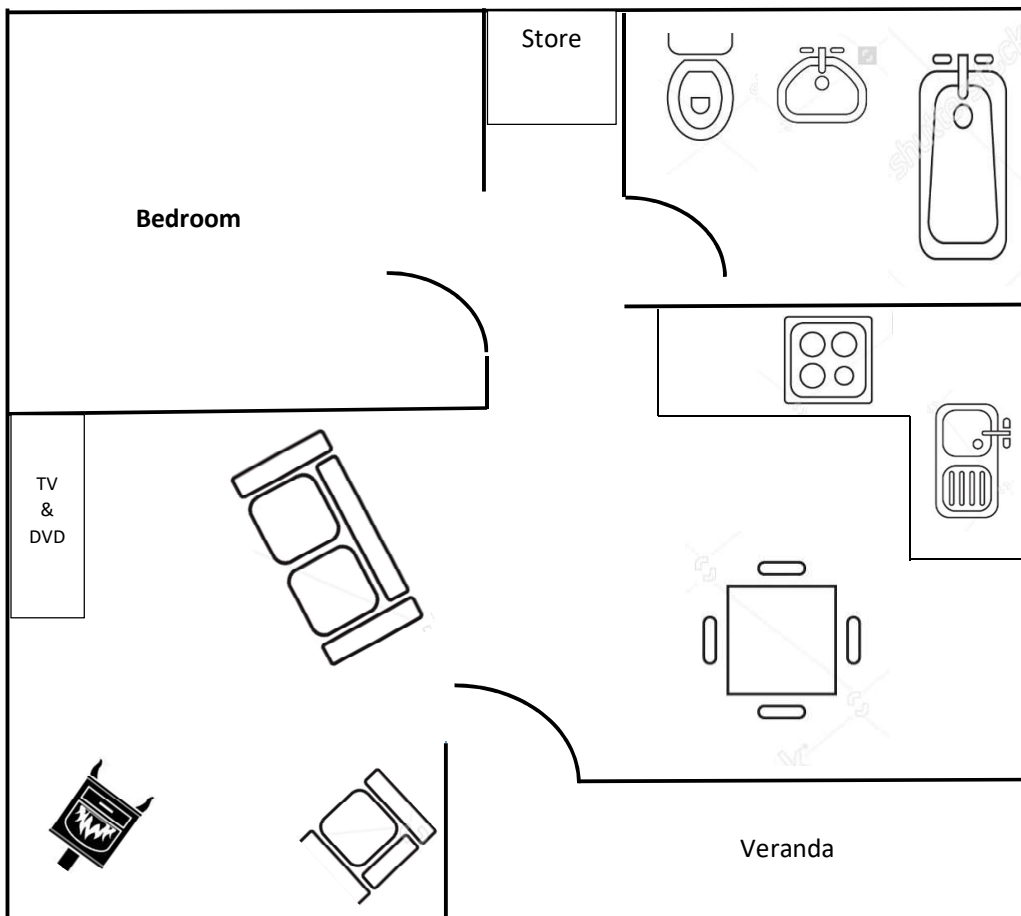

PANTGLAS HALL OWNERS CLUB

Powys Lodge – Floor Plan

The Powys is a one bedroom, sleep 4 lodge. There is a double sofa bed in the lounge, and either a double or twin beds in the bedroom. The Powys also has a log burning stove, wall mounted TV with DVD player, fully equipped kitchen, and shower over the bath. Each Powys lodge has its own parking directly outside except for Powys 1 (parking is close by).