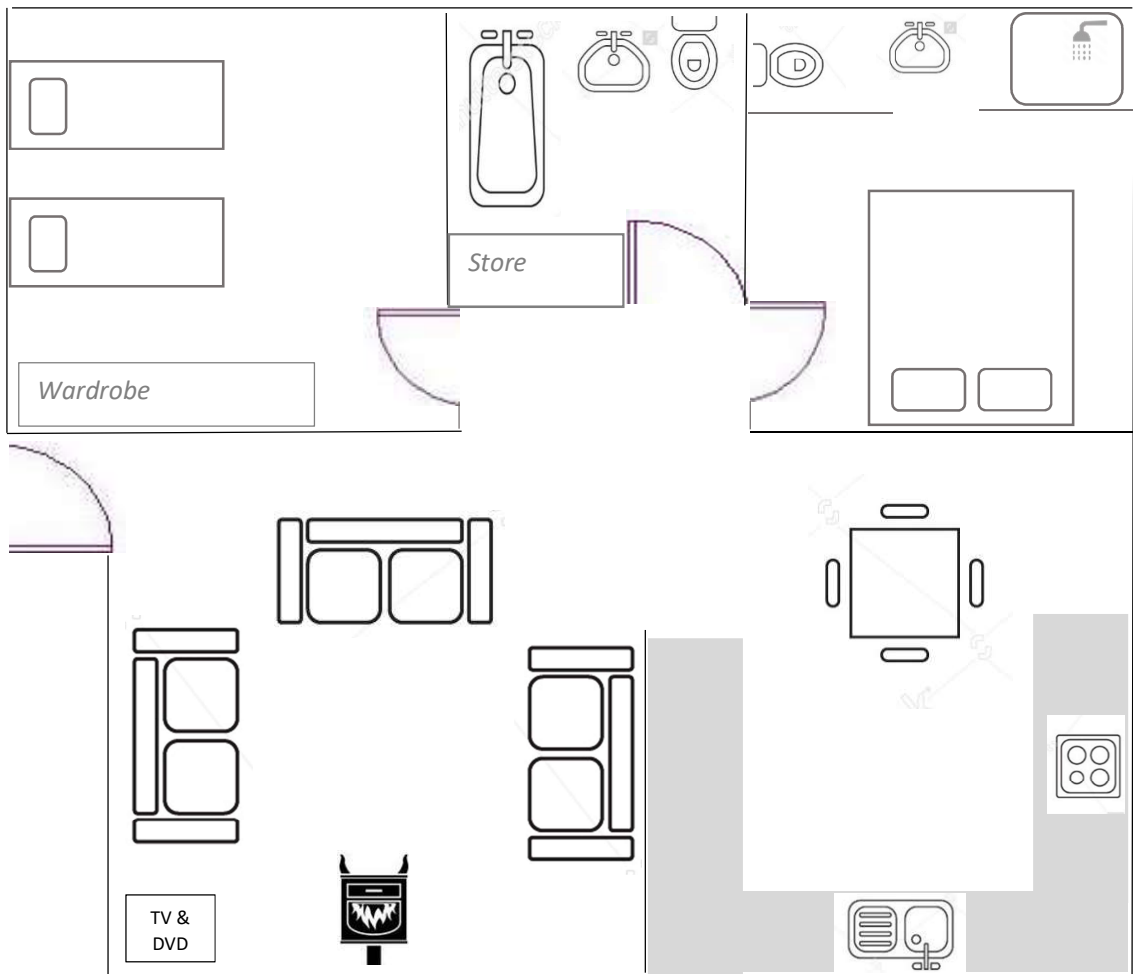

PANTGLAS HALL OWNERS CLUB

The Dyfed lodge – Floor Plan

The Dyfed is a two bedroom, sleep 6 lodge. There is a double sofa bed in the lounge, one double ensuite and one twin bedroom, with family bathroom. The Dyfed has a log burning stove, wall mounted TV with DVD player and fully equipped kitchen. Dyfed 1, 2, 3, and 4 have allocated parking approx. 100ft level walk from the lodge. All other Dyfed lodges have parking directly outside.