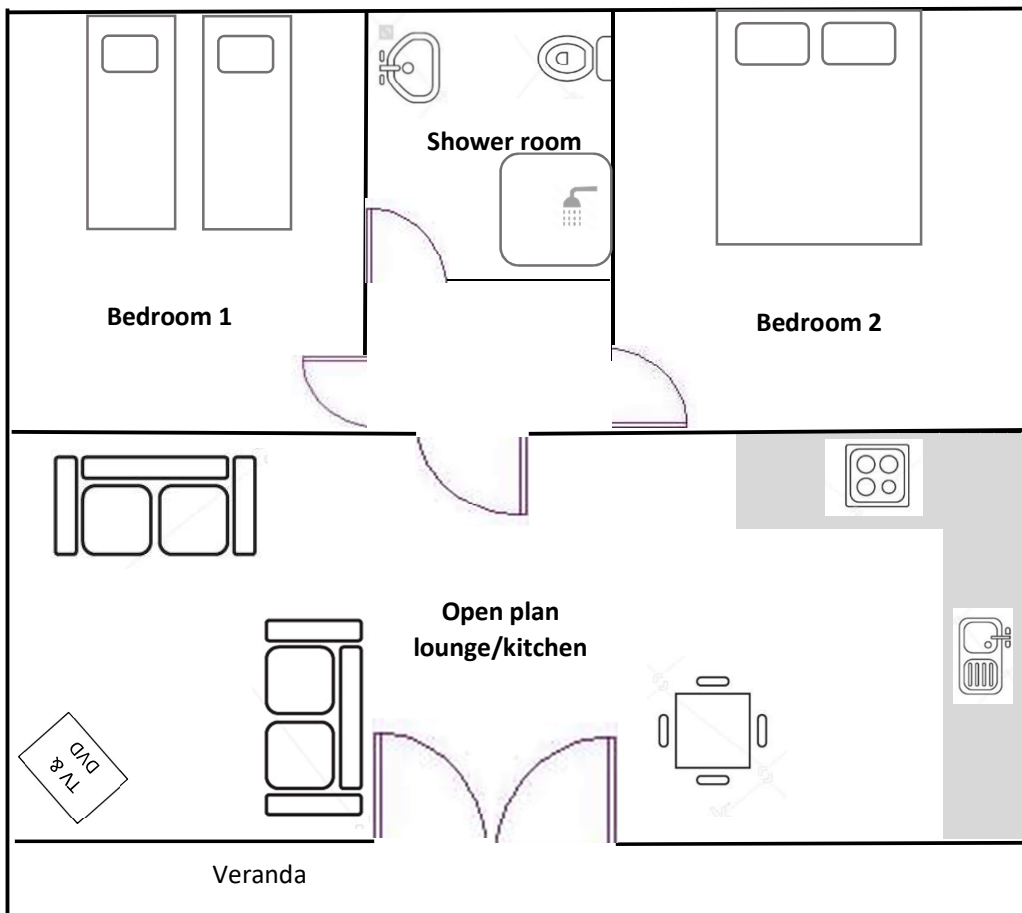

PANTGLAS HALL OWNERS CLUB

Button Lodge Floor Plan

Single Storey compact unit accommodates four. One double bedroom, one twin bedroom, one shower room, immersion heater for hot water. Kitchen with cooker, microwave & fridge with freezer compartment. Lodge heated with electric wall heaters (no multi fuel stove). Flat screen TV and DVD in lounge. All bedding and towels provided for use in lodge (own towels needed for swimming pool).